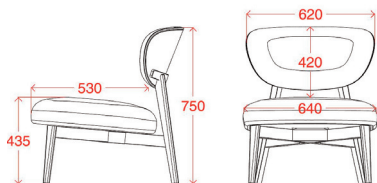

4 spoke black painted steel swivel base with linking device, 3°.

Weight
10,0 kg

Volume: 0,22 m³
Weight: 12,5 kg

minimum order quantity:
2 pieces

* Accessori disponibili alla pagina 260
* Available accessories on page 260

Prodotto finito - *Finished products*

IDKISS-107

Weight
12,0 kg

Volume: 0,69 m³
Weight: 16,7 kg

Minimum order quantity:
8 pieces

IDKISS-117

Weight
12,0 kg

Volume: 0,69 m³
Weight: 16,7 kg

Minimum order quantity:
30 pieces

IDKISS-108

Weight
12,0 kg

Volume: 0,69 m³
Weight: 16,7 kg

Minimum order quantity:
8 pieces

IDKISS-109

Weight
17,5 kg

Volume: 0,69 m³
Weight: 22,2 kg