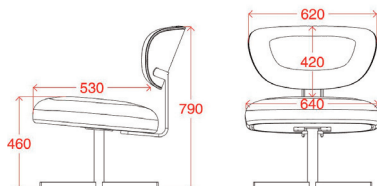

Minimum order quantity:
30 pieces

IDKISS-108

Weight
12,0 kg

Volume: 0,69 m³
Weight: 16,7 kg

Minimum order quantity:
8 pieces

IDKISS-109

Weight
17,5 kg

Volume: 0,69 m³
Weight: 22,2 kg

Minimum order quantity:
8 pieces

Dimensions in mm

KISS