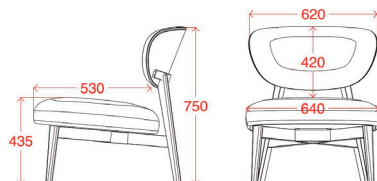

4 spoke black painted steel swivel base with linking device, 3°.

Weight
10,0 kg

Volume: 0,22 m³
Weight: 12,5 kg

minimum order quantity:
2 pieces

* Accessori disponibili alla pagina 260
* Available accessories on page 260

Prodotto finito - *Finished products*

IDKISS-107

Weight
12,0 kg

Volume: 0,69 m³
Weight: 16,7 kg

Minimum order quantity:
8 pieces

IDKISS-117

Weight
12,0 kg

Volume: 0,69 m³
Weight: 16,7 kg

Minimum order quantity:
30 pieces

IDKISS-108

Weight
12,0 kg

Volume: 0,69 m³
Weight: 16,7 kg

Minimum order quantity:
8 pieces

IDKISS-109

Weight
17,5 kg

Volume: 0,69 m³
Weight: 22,2 kg