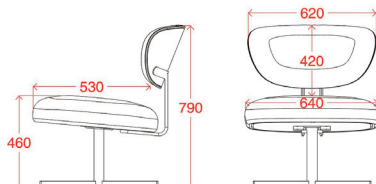

Minimum order quantity:  
30 pieces

IDKISSPLUS-108

Weight  
13,0 kg

Volume: 0,69 m<sup>3</sup>  
Weight: 17,7 kg

Minimum order quantity:  
6 pieces

IDKISSPLUS-109

Weight  
18,5 kg

Volume: 0,69 m<sup>3</sup>  
Weight: 23,2 kg

Minimum order quantity:  
6 pieces

Dimensions in mm

KISS PLUS