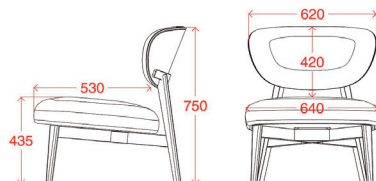

## Prodotto finito - Finished products

IDKISSPLUS-107

Weight  
13,0 kg

Volume: 0,69 m<sup>3</sup>  
Weight: 17,7 kg

Minimum order quantity:  
6 pieces

IDKISSPLUS-117

Weight  
13,0 kg

Volume: 0,69 m<sup>3</sup>  
Weight: 17,7 kg