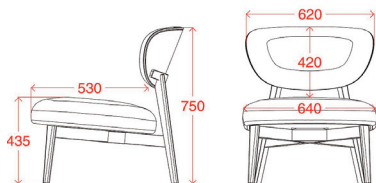

IDKISSPLUS-108

Weight
13,0 kg

Volume: 0,69 m³
Weight: 17,7 kg

Minimum order quantity:
6 pieces