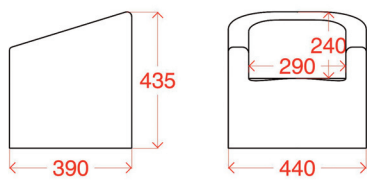

---

Shell weight: 3,5 kg

 Volume: 0,11 m<sup>3</sup>  
Weight: 4,7 kg

Standard order quantity:  
8 pieces

---

Prodotto finito  
rivestito in:

*Finished product  
upholstered in:*

CAT. B

### KUCCIOLA

Scocca stampata in poliuretano flessibile.

*Moulded flexible polyurethane shell.*

Weight  
3,5 kg

Volume: 0,21 m<sup>3</sup>  
Weight: 4,7 kg

minimum order quantity:  
8 pieces

07989

Weight  
3,5 kg

Volume: 0,11 m<sup>3</sup>  
Weight: 4,7 kg

Minimum order quantity:  
8 pieces

Dimensions in mm

KUCCIOLA