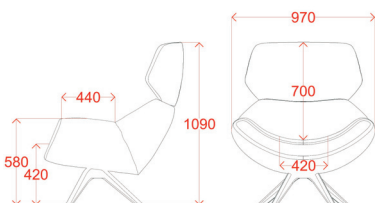

Shell weight: 20,0 kg

 Volume: 0,55 m<sup>3</sup>  
Weight: 25,5 kg

Standard order quantity:  
6 pieces

Prodotto finito  
rivestito in:

*Finished product  
upholstered in:*

CAT. A  
CAT. B  
CAT. C  
CAT. D  
C.O.M.

## Prodotto finito - Finished products

IDWELKOMEXL-154

Weight  
25,8 kg

Volume: 1,14 m<sup>3</sup>  
Weight: 31,4 kg

Minimum order quantity:  
6 pieces

IDWELKOMEXL-149

Weight  
26,5 kg

Volume: 1,14 m<sup>3</sup>  
Weight: 32,1 kg

Minimum order quantity:  
6 pieces

IDWELKOMEXL-168

Weight  
26,7 kg

Volume: 1,14 m<sup>3</sup>  
Weight: 34,5 kg

Minimum order quantity:  
6 pieces

IDWELKOMEXL-157

Weight  
28,5 kg

Volume: 1,14 m<sup>3</sup>  
Weight: 34,1 kg

Minimum order quantity:  
6 pieces

IDWELKOMEXL-158

Weight  
28,5 kg

Volume: 1,14 m<sup>3</sup>  
Weight: 34,1 kg

Minimum order quantity:  
30 pieces

IDWELKOMEXL-159

Weight  
28,5 kg

Volume: 1,14 m<sup>3</sup>  
Weight: 34,1 kg