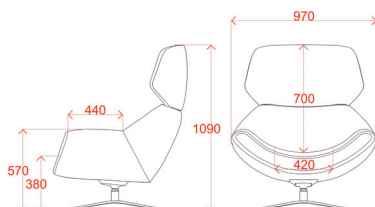

Shell weight: 20,0 kg

 Volume: 0,55 m<sup>3</sup>  
Weight: 25,5 kg

Standard order quantity:  
6 pieces

Prodotto finito  
rivestito in:

*Finished product  
upholstered in:*

CAT. A  
CAT. B  
CAT. C  
CAT. D  
C.O.M.

Weight  
3,2 kg

 Volume: 0,22 m<sup>3</sup>  
Weight: 8,9 kg

minimum order quantity:  
2 pieces

## Prodotto finito - Finished products

IDWELKOMEXL-154

Weight  
25,8 kg

Volume: 1,14 m<sup>3</sup>  
Weight: 31,4 kg

Minimum order quantity:  
6 pieces

IDWELKOMEXL-149

Weight  
26,5 kg

Volume: 1,14 m<sup>3</sup>  
Weight: 32,1 kg

Minimum order quantity:  
6 pieces

IDWELKOMEXL-168

Weight  
26,7 kg

Volume: 1,14 m<sup>3</sup>  
Weight: 34,5 kg

Minimum order quantity:  
6 pieces

IDWELKOMEXL-157

Weight  
28,5 kg

Volume: 1,14 m<sup>3</sup>  
Weight: 34,1 kg