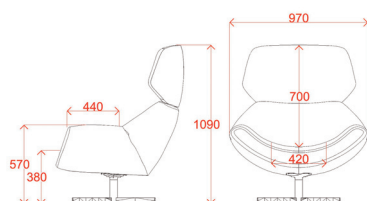

Shell weight: 20,0 kg

 Volume: 0,55 m<sup>3</sup>  
Weight: 25,5 kg

Standard order quantity:  
6 pieces

Prodotto finito  
rivestito in:

*Finished product  
upholstered in:*

CAT. A  
CAT. B  
CAT. C  
CAT. D  
C.O.M.

*4 legs painted beech base, color on  
demand.*

Weight  
3,2 kg

 Volume: 0,22 m<sup>3</sup>  
Weight: 8,9 kg

minimum order quantity:  
30 pieces

BAS159

Base a 4 gambe in legno di faggio  
grezza.

*4 legs raw beech base.*

Weight  
3,2 kg

 Volume: 0,22 m<sup>3</sup>  
Weight: 8,9 kg

minimum order quantity:  
2 pieces

## Prodotto finito - Finished products

IDWELKOMEXL-154

Weight  
25,8 kg

Volume: 1,14 m<sup>3</sup>  
Weight: 31,4 kg

Minimum order quantity:  
6 pieces

IDWELKOMEXL-149

Weight  
26,5 kg

Volume: 1,14 m<sup>3</sup>  
Weight: 32,1 kg