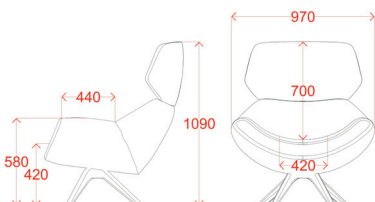

Shell weight: 20,0 kg

 Volume: 0,55 m<sup>3</sup>  
Weight: 25,5 kg

Standard order quantity:  
6 pieces

Prodotto finito  
rivestito in:

*Finished product  
upholstered in:*

CAT. A  
CAT. B  
CAT. C  
CAT. D  
C.O.M.

## Prodotto finito - Finished products

IDWELKOMEXL-154

Weight  
25,8 kg

Volume: 1,14 m<sup>3</sup>  
Weight: 31,4 kg

Minimum order quantity:  
6 pieces

IDWELKOMEXL-149

Weight  
26,5 kg

Volume: 1,14 m<sup>3</sup>  
Weight: 32,1 kg

Minimum order quantity:  
6 pieces

IDWELKOMEXL-168

Weight  
26,7 kg

Volume: 1,14 m<sup>3</sup>  
Weight: 34,5 kg

Minimum order quantity:  
6 pieces

IDWELKOMEXL-157

Weight  
28,5 kg

Volume: 1,14 m<sup>3</sup>  
Weight: 34,1 kg

Minimum order quantity:  
6 pieces

IDWELKOMEXL-158

Weight  
28,5 kg

Volume: 1,14 m<sup>3</sup>  
Weight: 34,1 kg

Minimum order quantity:  
30 pieces

IDWELKOMEXL-159

Weight  
28,5 kg

Volume: 1,14 m<sup>3</sup>  
Weight: 34,1 kg