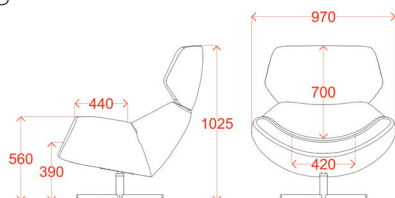

Weight  
3,2 kg

 Volume: 0,22 m<sup>3</sup>  
Weight: 8,9 kg

minimum order quantity:  
2 pieces

## Prodotto finito - Finished products

IDWELKOMEXL-154

Weight  
25,8 kg

Volume: 1,14 m<sup>3</sup>  
Weight: 31,4 kg

Minimum order quantity:  
6 pieces

IDWELKOMEXL-149

Weight  
26,5 kg

Volume: 1,14 m<sup>3</sup>  
Weight: 32,1 kg

Minimum order quantity:  
6 pieces

IDWELKOMEXL-168

Weight  
26,7 kg

Volume: 1,14 m<sup>3</sup>  
Weight: 34,5 kg

Minimum order quantity:  
6 pieces

IDWELKOMEXL-157

Weight  
28,5 kg

Volume: 1,14 m<sup>3</sup>  
Weight: 34,1 kg

Minimum order quantity:  
6 pieces

IDWELKOMEXL-158

Weight  
28,5 kg

Volume: 1,14 m<sup>3</sup>  
Weight: 34,1 kg

Minimum order quantity:  
30 pieces

IDWELKOMEXL-159

Weight  
28,5 kg

Volume: 1,14 m<sup>3</sup>  
Weight: 34,1 kg