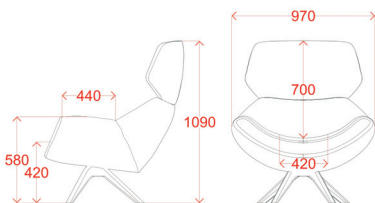

## Prodotto finito - Finished products

IDWELKOMEXL-154

Weight  
25,8 kg

Volume: 1,14 m<sup>3</sup>  
Weight: 31,4 kg

Minimum order quantity:  
6 pieces

IDWELKOMEXL-149

Weight  
26,5 kg

Volume: 1,14 m<sup>3</sup>  
Weight: 32,1 kg

Minimum order quantity:  
6 pieces

IDWELKOMEXL-168

Weight  
26,7 kg

Volume: 1,14 m<sup>3</sup>  
Weight: 34,5 kg

Minimum order quantity:  
6 pieces

IDWELKOMEXL-157

Weight  
28,5 kg

Volume: 1,14 m<sup>3</sup>  
Weight: 34,1 kg

Minimum order quantity:  
6 pieces

IDWELKOMEXL-158

Weight  
28,5 kg

Volume: 1,14 m<sup>3</sup>  
Weight: 34,1 kg

Minimum order quantity:  
30 pieces

IDWELKOMEXL-159

Weight  
28,5 kg

Volume: 1,14 m<sup>3</sup>  
Weight: 34,1 kg

Minimum order quantity:  
6 pieces

Dimensions in mm

WELKOME XL