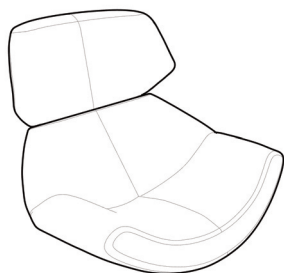

## WELKOME XL

Componente  
non rivestito

*Not upholstered  
component*

Scocca stampata in poliuretano  
flessibile con inserto metallico.

*Moulded flexible polyurethane  
shell with metal frame inside.*

Ilpoflex CB foam  
Cod. 09522  
Ilpoflex BS foam  
Cod. 09523

Shell weight: 20,0 kg

 Volume: 0,55 m<sup>3</sup>  
Weight: 25,5 kg

Standard order quantity:  
6 pieces

Prodotto finito  
rivestito in:

*Finished product  
upholstered in:*

CAT. A  
CAT. B  
CAT. C  
CAT. D  
C.O.M.

BAS149

Base a 4 razze in alluminio lucida girevole,  
tilt.

*4 spoke polished aluminum swivel base,  
tilt.*

Weight  
5,6 kg

 Volume: 0,05 m<sup>3</sup>  
Weight: 6,3 kg

minimum order quantity:  
2 pieces

BAS168