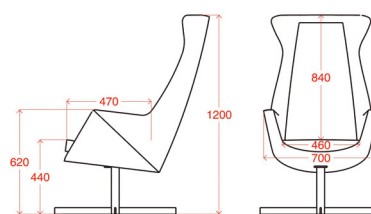

Volume: 0,69 m³
Weight: 23,8 kg

Minimum order quantity:
30 pieces

IDKINZIKAL-068

Weight
27,8 kg

Volume: 0,69 m³
Weight: 32,5 kg

Minimum order quantity:
6 pieces

IDKINZIKAL-115

Weight
19,9 kg

Volume: 0,69 m³
Weight: 24,6 kg

Minimum order quantity:
6 pieces

Dimensions in mm

KINZIKA L