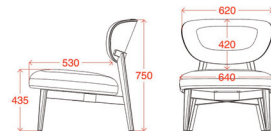

Weight
12,0 kg

Volume: 0,69 m³
Weight: 16,7 kg

* s.o.q. 6 pieces

IDKISS-117