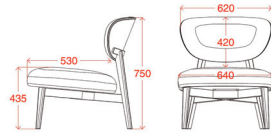

Finished Product

IDKISS-107