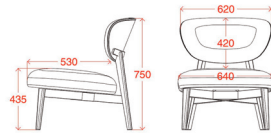

Finished Product

IDKISSPLUS-107