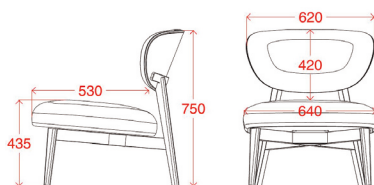

Prodotto finito - *Finish product*

Weight
13,0 kg

Volume: 0,69 m³
Weight: 17,7 kg

Minimum order quantity:
8 pieces