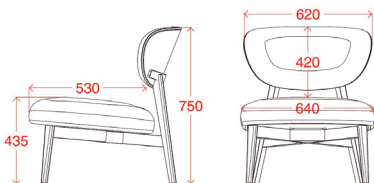

Weight
13,0 kg

Volume: 0,69 m³
Weight: 17,7 kg

Minimum order quantity:
30 pieces