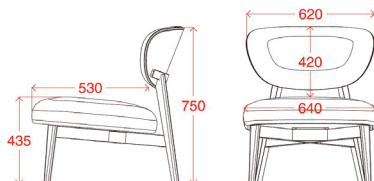

Prodotto finito - *Finish product*

IDKISSPLUS-107

Weight
13,0 kg

Volume: 0,69 m³
Weight: 17,7 kg

Minimum order quantity:
8 pieces

IDKISSPLUS-108

Weight
13,0 kg

Volume: 0,69 m³
Weight: 17,7 kg