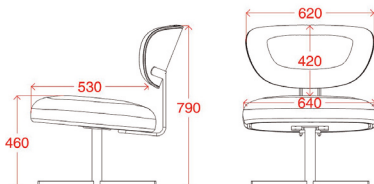

Minimum order quantity:
8 pieces

IDKISSPLUS-117

Weight
13,0 kg

Volume: 0,69 m³
Weight: 17,7 kg

Minimum order quantity:
30 pieces

IDKISSPLUS-109

Weight
18,5 kg

Volume: 0,69 m³
Weight: 23,2 kg

Minimum order quantity:
8 pieces

Dimensions in mm

KISS PLUS