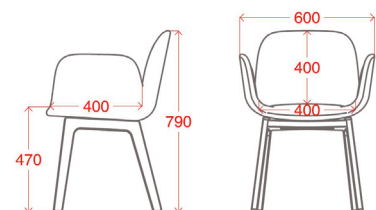

Shell weight: 6,05 kg

 Volume: 0,22 m³
Weight: 8,55 kg

Standard order quantity:
8 pieces

Prodotto finito
rivestito in:

*Finished product
upholstered in:*

CAT. A
CAT. B
CAT. C
CAT. D
C.O.M.

 Fabric consumption
1,5 m

Volume: 0,46 m³
Weight: 13,4 kg

Minimum order quantity:
8 pieces

IDLADYK-069

Weight
8,8 kg

Volume: 0,46 m³
Weight: 12,0 kg

Minimum order quantity:
8 pieces

IDLADYK-092

Weight
8,8 kg

Volume: 0,46 m³
Weight: 12,0 kg

Minimum order quantity:
8 pieces

IDLADYK-111

Weight
8,8 kg

Volume: 0,46 m³
Weight: 12,0 kg

Minimum order quantity:
30 pieces

IDLADYK-102

Weight
8,7 kg

Volume: 0,46 m³
Weight: 11,9 kg

Minimum order quantity:
8 pieces

Dimensions in mm

LADY K

LADY K

Componente
non rivestito

*Not upholstered
component*

Scocca stampata in poliuretano
flessibile con inserto metallico.