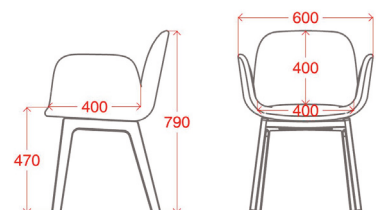

Shell weight: 6,05 kg

 Volume: 0,22 m³
Weight: 8,55 kg

Standard order quantity:
8 pieces

Prodotto finito
rivestito in:

*Finished product
upholstered in:*

CAT. A
CAT. B
CAT. C
CAT. D
C.O.M.

 Fabric consumption
1,5 m

Volume: 0,46 m³
Weight: 13,4 kg

Minimum order quantity:
8 pieces

IDLADYK-069

Weight
8,8 kg

Volume: 0,46 m³
Weight: 12,0 kg

Minimum order quantity:
8 pieces

IDLADYK-092

Weight
8,8 kg

Volume: 0,46 m³
Weight: 12,0 kg

Minimum order quantity:
8 pieces

IDLADYK-111

Weight
8,8 kg

Volume: 0,46 m³
Weight: 12,0 kg

Minimum order quantity:
30 pieces

IDLADYK-102

Weight
8,7 kg

Volume: 0,46 m³
Weight: 11,9 kg

Minimum order quantity:
8 pieces

Dimensions in mm

LADY K

LADY K

Componente
non rivestito

*Not upholstered
component*

Scocca stampata in poliuretano
flessibile con inserto metallico.