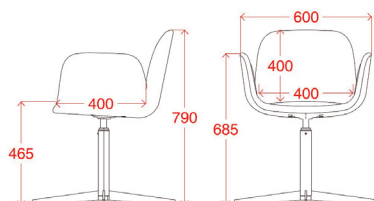

Weight
9,5 kg

Volume: 0,46 m³
Weight: 12,7 kg

Minimum order quantity:
8 pieces