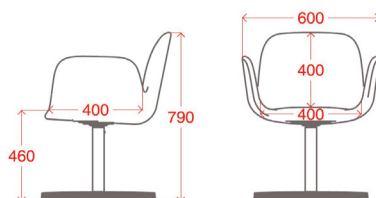

Shell weight: 6,05 kg

 Volume: 0,22 m³
Weight: 8,55 kg

Standard order quantity:
8 pieces

Prodotto finito
rivestito in:

*Finished product
upholstered in:*

CAT. A
CAT. B
CAT. C
CAT. D
C.O.M.

 Fabric consumption
1,5 m

Weight
3,4 kg

Volume: 0,22 m³
Weight: 13,3 kg

minimum order quantity:
30 pieces

BAS102

Base in legno di frassino verniciata
naturale girevole, 3°.

Natural painted ash wood swivel base, 3°.

Weight
3,3 kg

Volume: 0,22 m³
Weight: 15,7 kg

minimum order quantity:
4 pieces

Prodotto finito - Finish product

IDLADYK-002

Weight
10,3 kg

Volume: 0,46 m³
Weight: 13,5 kg

Minimum order quantity:
8 pieces

IDLADYK-017

Weight
10,2 kg

Volume: 0,46 m³
Weight: 13,4 kg

Minimum order quantity:
8 pieces

IDLADYK-069

Weight
8,8 kg

Volume: 0,46 m³
Weight: 12,0 kg

Minimum order quantity:
8 pieces

IDLADYK-092

Weight
8,8 kg