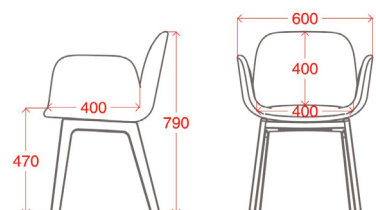

Shell weight: 6,05 kg

 Volume: 0,22 m³
Weight: 8,55 kg

Standard order quantity:
8 pieces

Prodotto finito
rivestito in:

*Finished product
upholstered in:*

CAT. A
CAT. B
CAT. C
CAT. D
C.O.M.

 Fabric consumption
1,5 m

Weight
3,4 kg

Volume: 0,22 m³
Weight: 13,3 kg

minimum order quantity:
30 pieces

BAS102

Base in legno di frassino verniciata
naturale girevole, 3°.

Natural painted ash wood swivel base, 3°.

Weight
3,3 kg

Volume: 0,22 m³
Weight: 15,7 kg

minimum order quantity:
4 pieces

Prodotto finito - Finish product

IDLADYK-002

Weight
10,3 kg

Volume: 0,46 m³
Weight: 13,5 kg

Minimum order quantity:
8 pieces

IDLADYK-017

Weight
10,2 kg

Volume: 0,46 m³
Weight: 13,4 kg

Minimum order quantity:
8 pieces

IDLADYK-069

Weight
8,8 kg

Volume: 0,46 m³
Weight: 12,0 kg

Minimum order quantity:
8 pieces

IDLADYK-092

Weight
8,8 kg