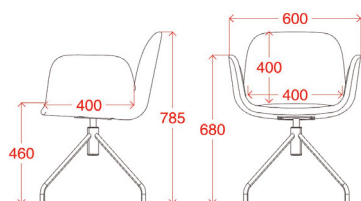

Prodotto finito - *Finish product*

Weight
9,0 kg

Volume: 0,46 m³
Weight: 12,2 kg

Minimum order quantity:
8 pieces