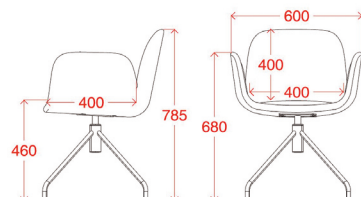

BAS104

Base a 4 razze in acciaio cromata
girevole, 3°.

4 spoke chromed steel swivel base, 3°.

Weight
4,3 kg

Volume: 0,22 m³
Weight: 19,4 kg

minimum order quantity:
4 pieces

Prodotto finito - *Finish product*

IDLADYK-103

Weight
9,0 kg

Volume: 0,46 m³
Weight: 12,2 kg

Minimum order quantity:
8 pieces

IDLADYK-106

Weight
9,0 kg

Volume: 0,46 m³
Weight: 12,2 kg

Minimum order quantity:
8 pieces