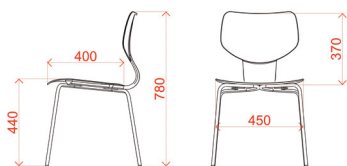

Finish Product

Weight
4,7 kg

Volume: 0,51 m³
Weight: 21,3 kg

* m.o.q. 50 pieces