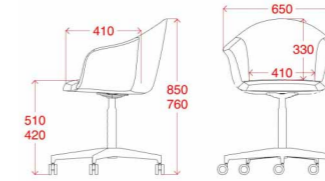

Finish Product

IDVICKYPURE-002